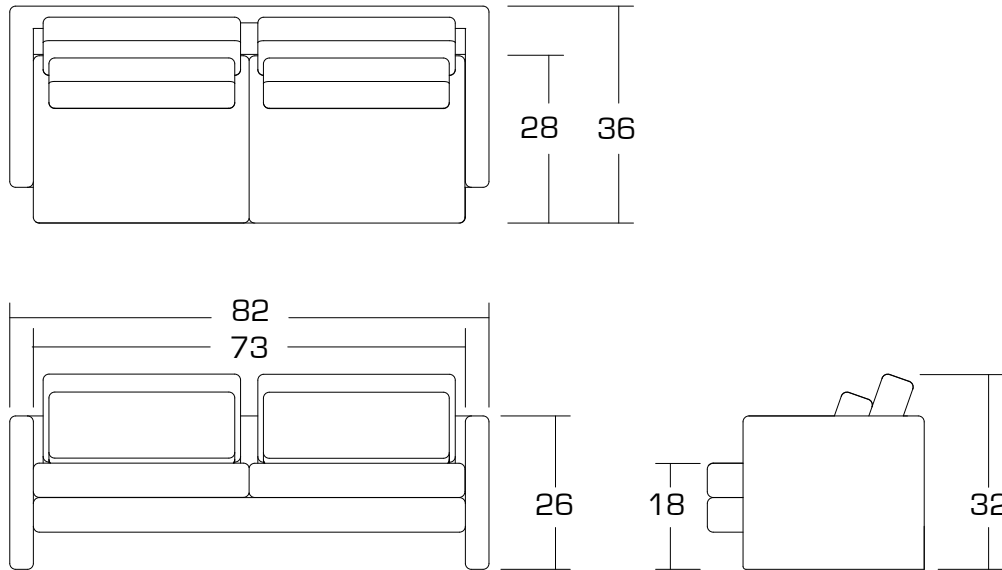

Earth sedge sofa

Product code: ES001

Materials:

- Biodegradable latex rubber
- FSC certified hardwood frames
- Non-toxic adhesives
- Jute and latex webbing
- Organic cotton batting
- OEKO-tex certified fabrics
- Non-toxic wood finishes