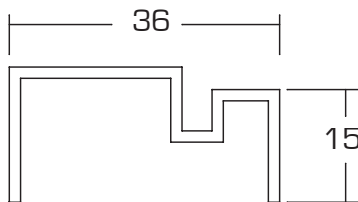

# Earth keiro coffee table

Product code: EK002

Materials:

- Non-toxic adhesives
- Non-toxic wood finishes
- Renewable and sustainable Kirei grass and wheat boards

pure

© 2007 by PURE by Ami Mckay.